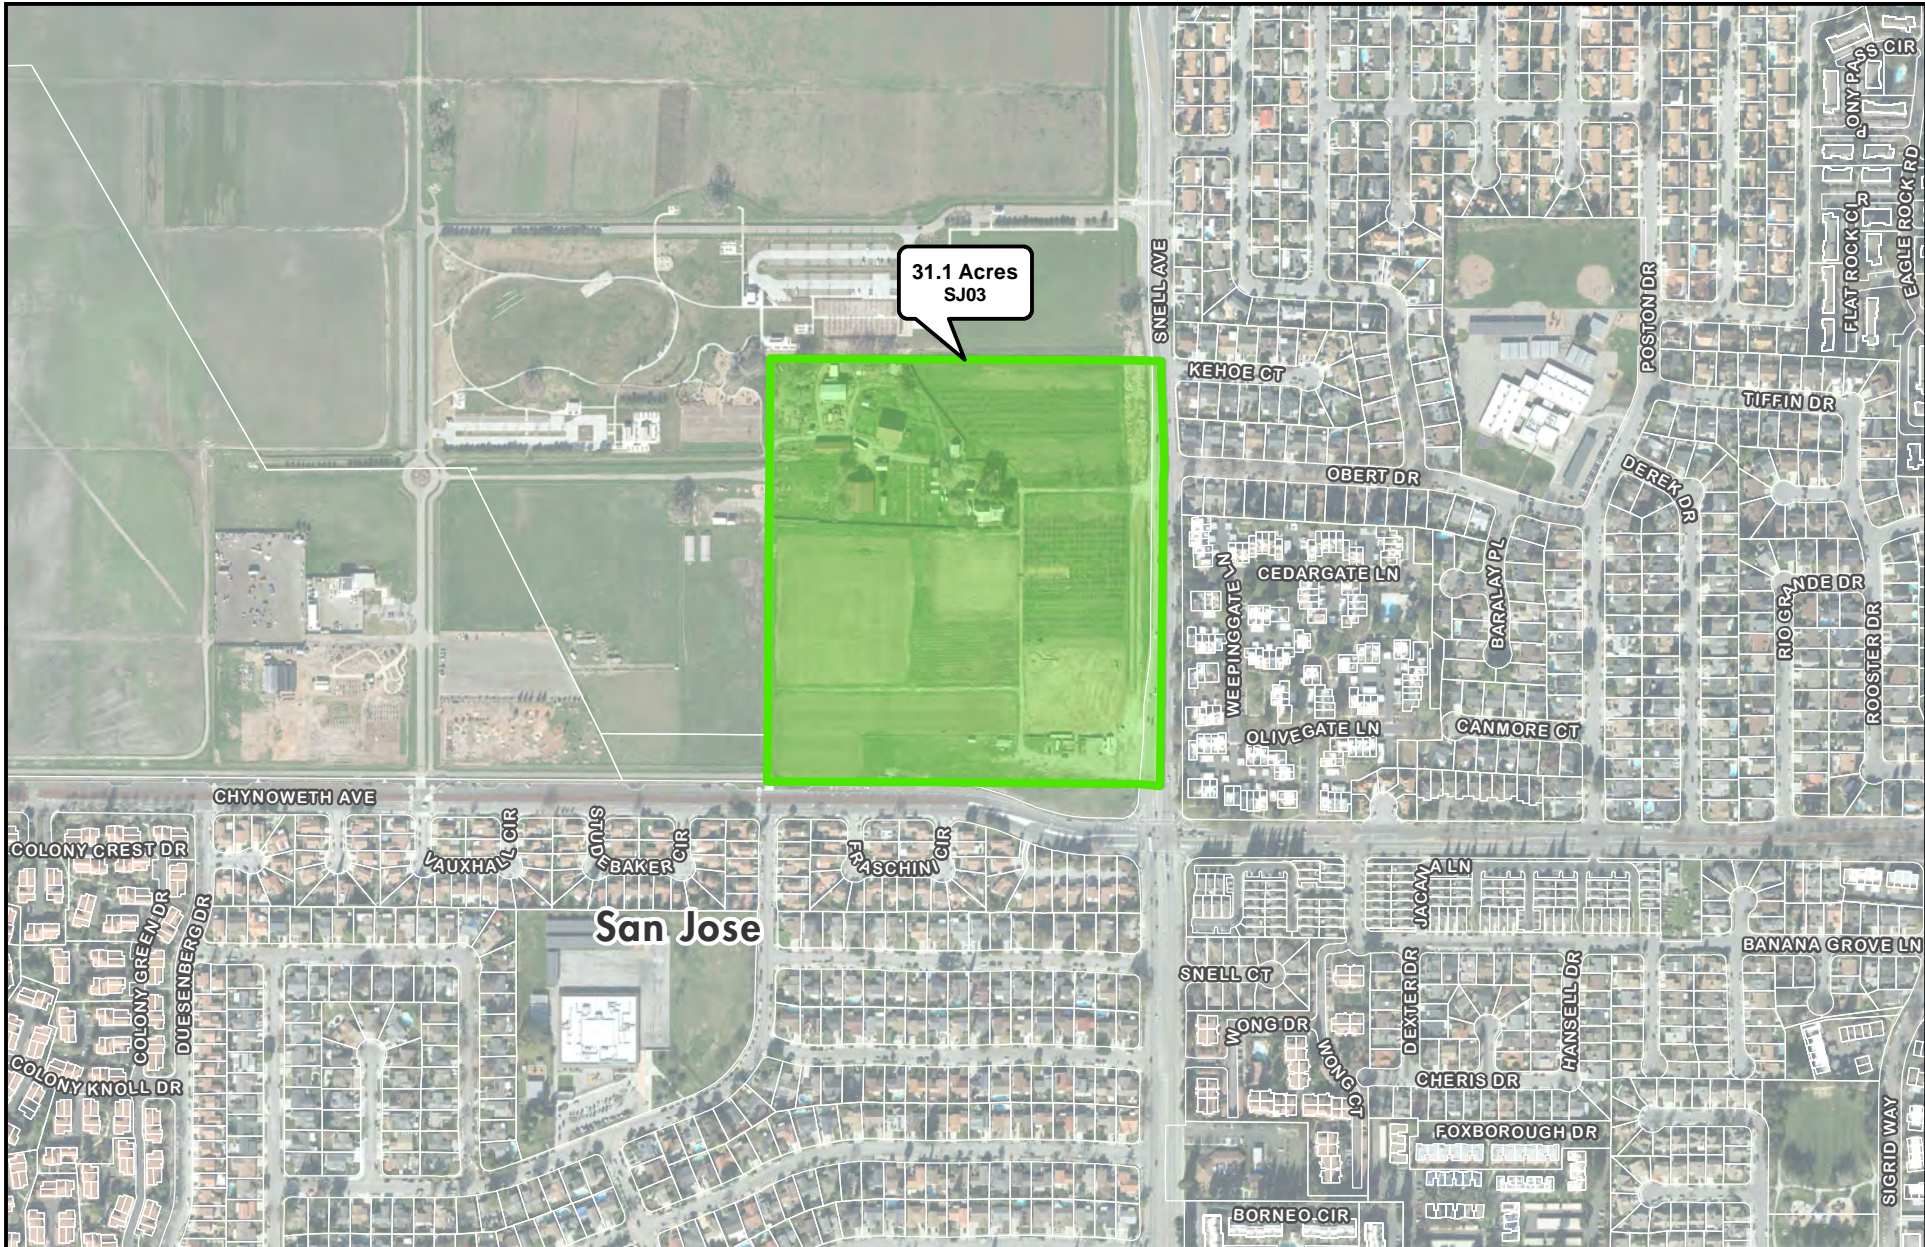

31.1 Acres
SJ03

SANTA CLARA COUNTY
Unincorporated Islands 2020

Maps depicting unincorporated lands located within the cities' Urban Service Areas (USAs)

Incorporated Areas

Urban Service Area

Urban Island ≤ 150 Acres

Urban Island > 150 Acres