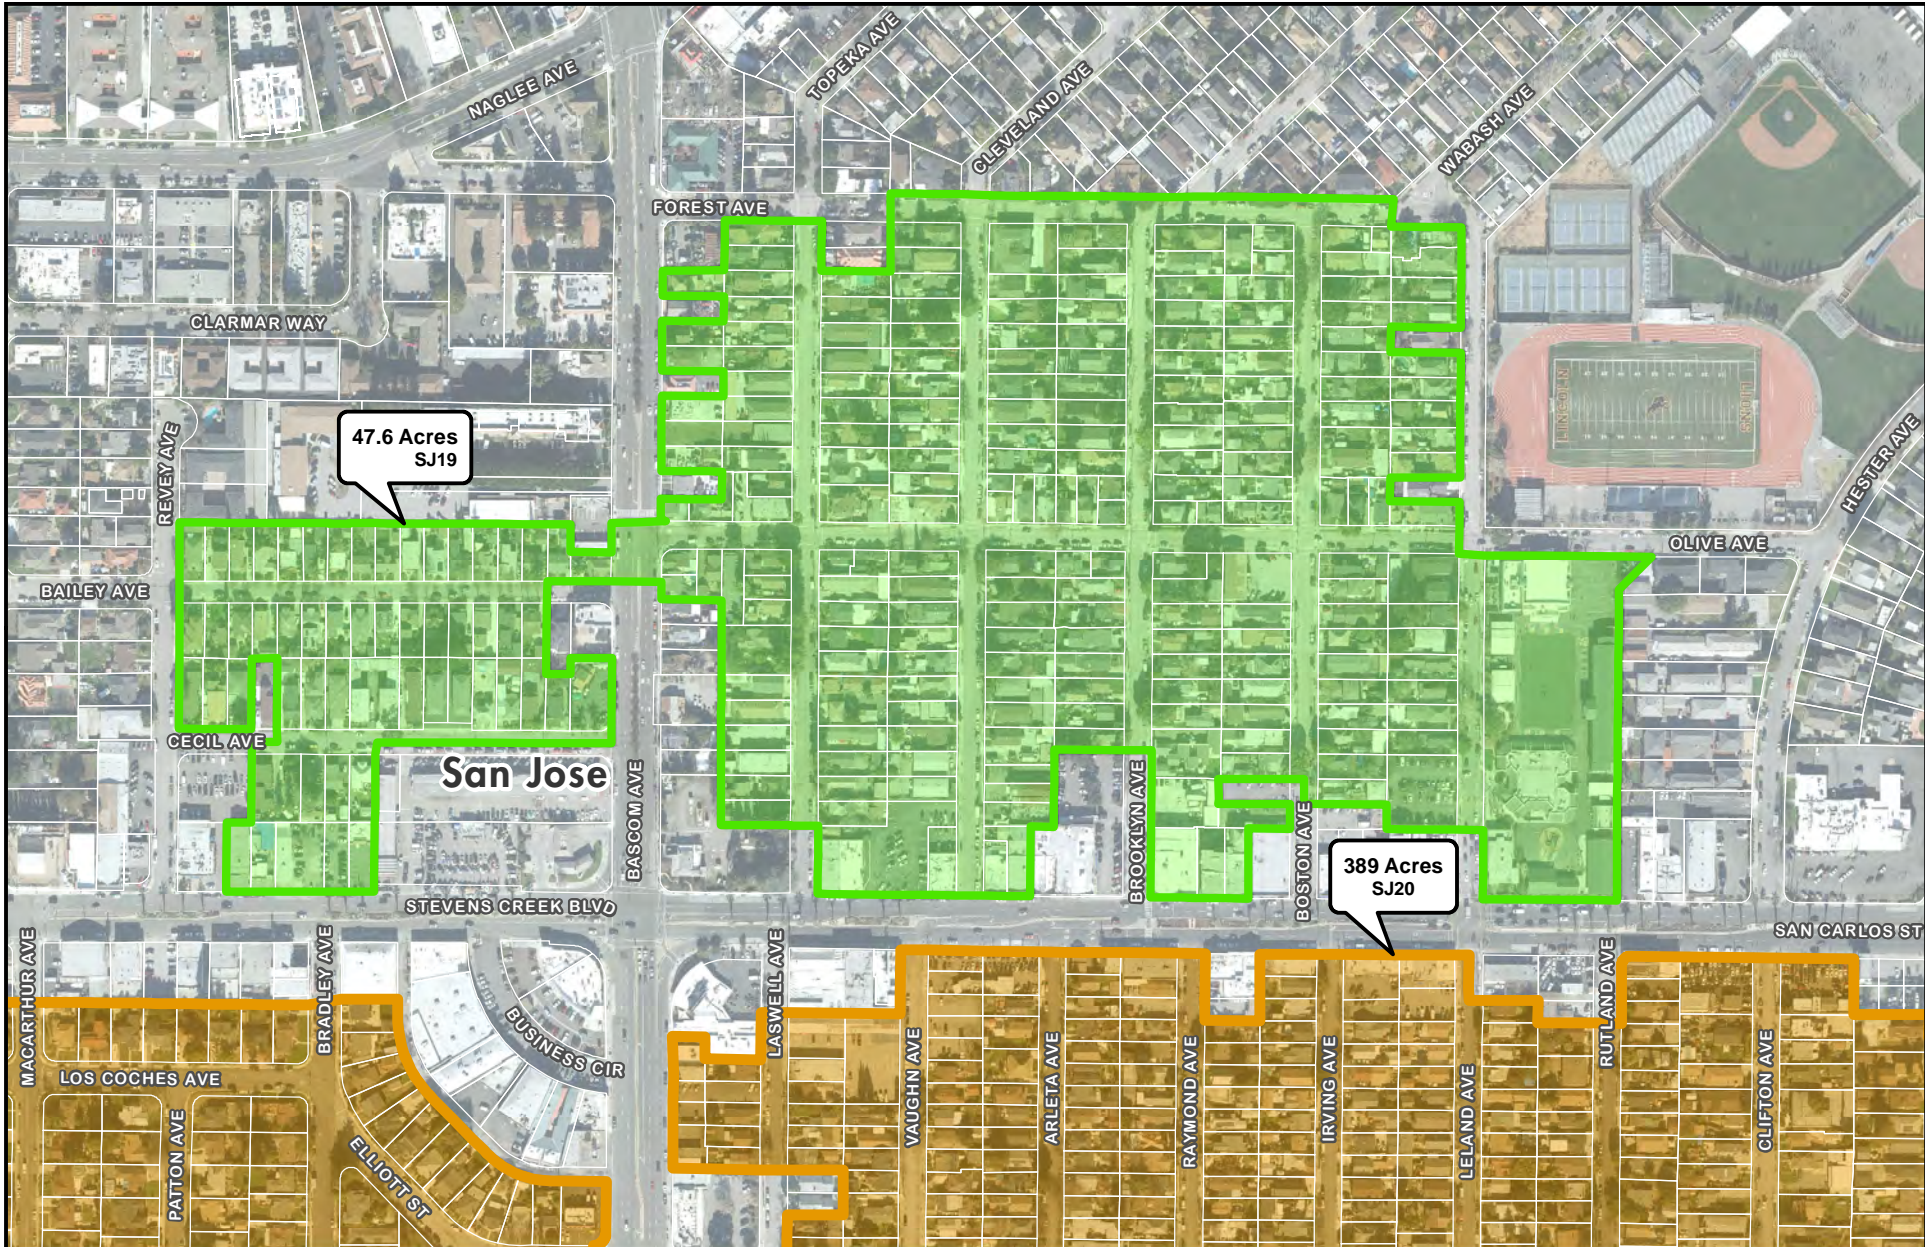

SANTA CLARA COUNTY
Unincorporated Islands 2020

Maps depicting unincorporated lands located within the cities' Urban Service Areas (USAs)

Incorporated Areas

Urban Island ≤ 150 Acres

Urban Service Area

Urban Island > 150 Acres