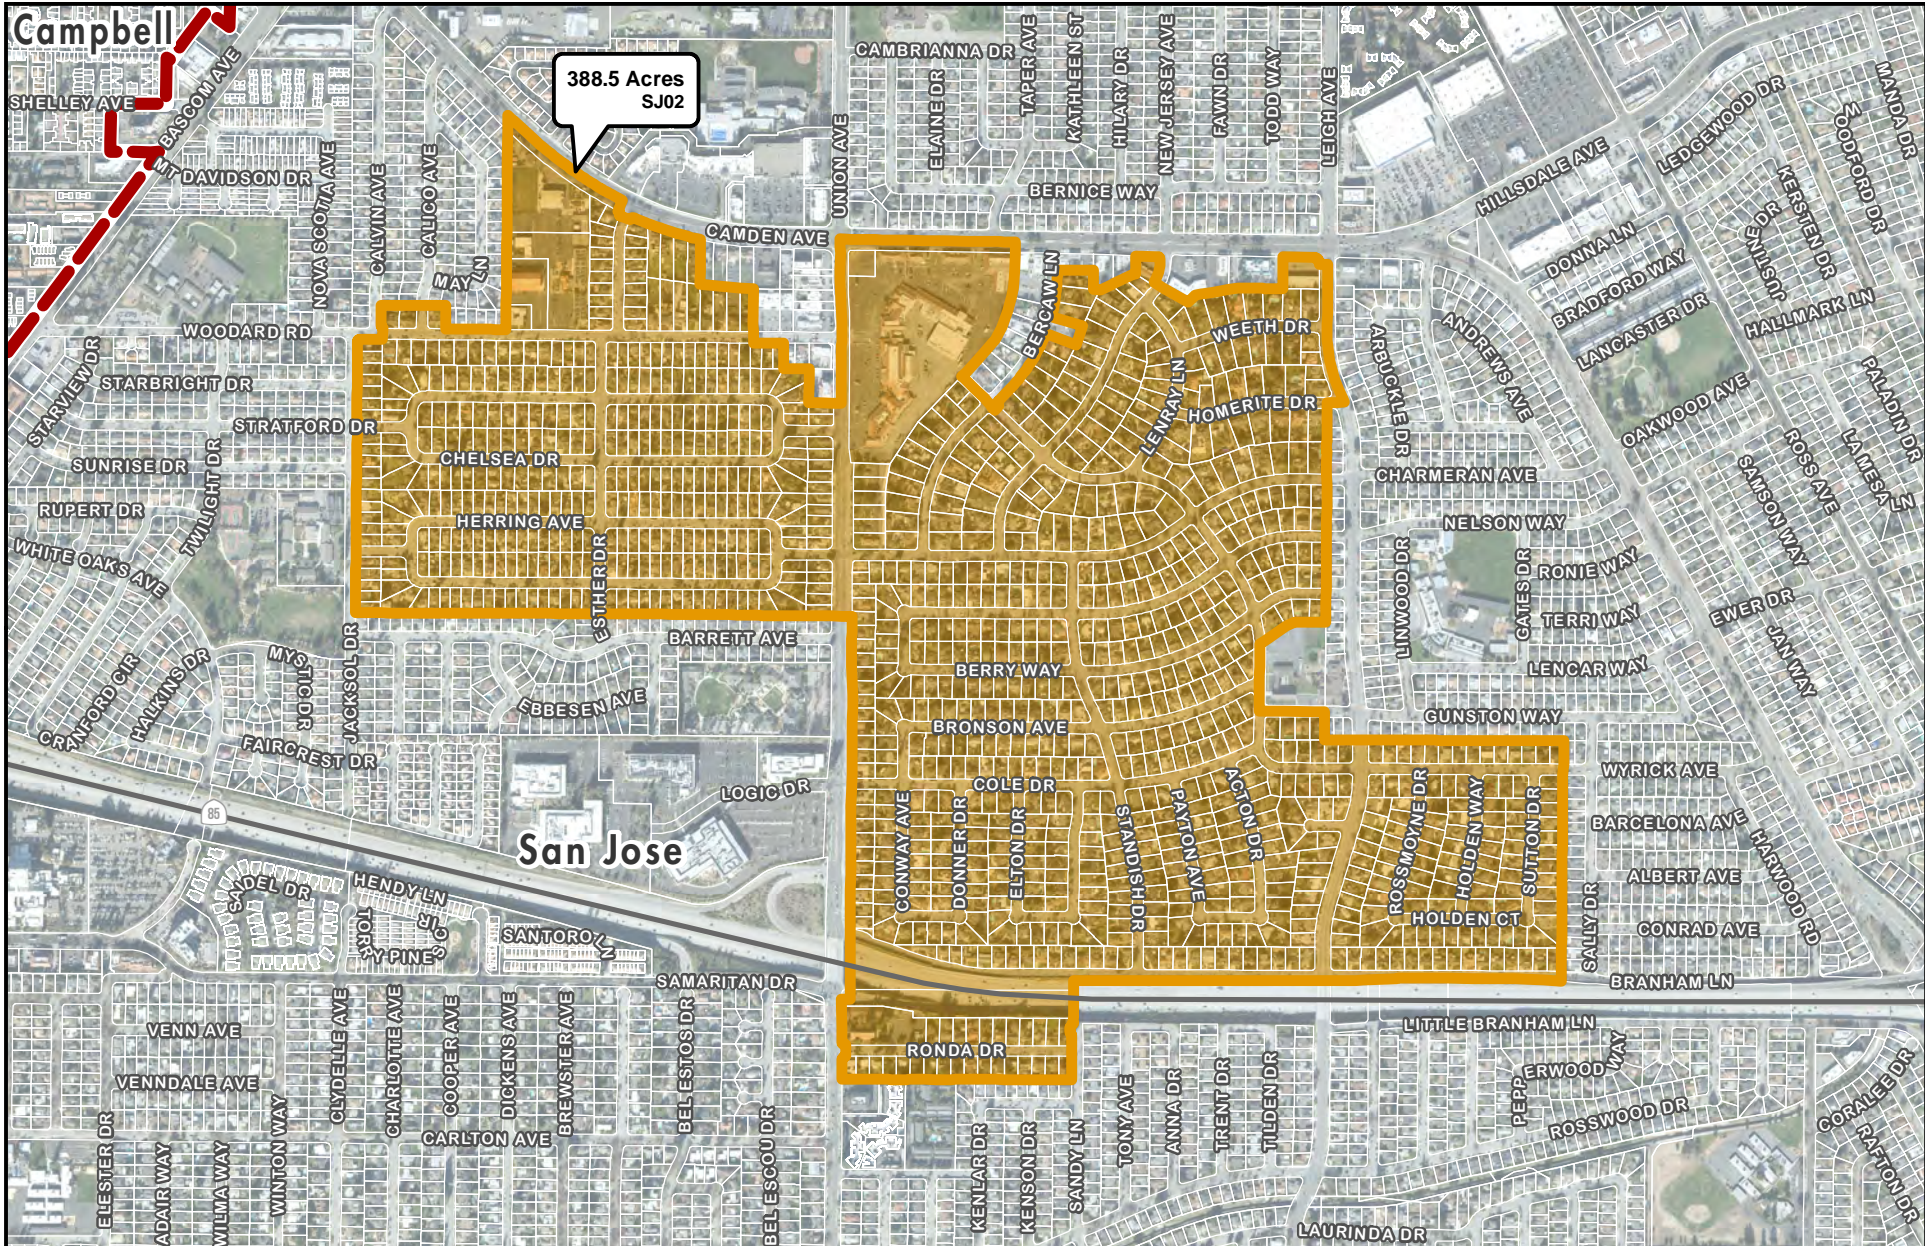

388.5 Acres
SJ02

SANTA CLARA COUNTY
Unincorporated Islands 2020

Maps depicting unincorporated lands located within the cities' Urban Service Areas (USAs)

Incorporated Areas

Urban Island ≤ 150 Acres

Urban Service Area

Urban Island > 150 Acres