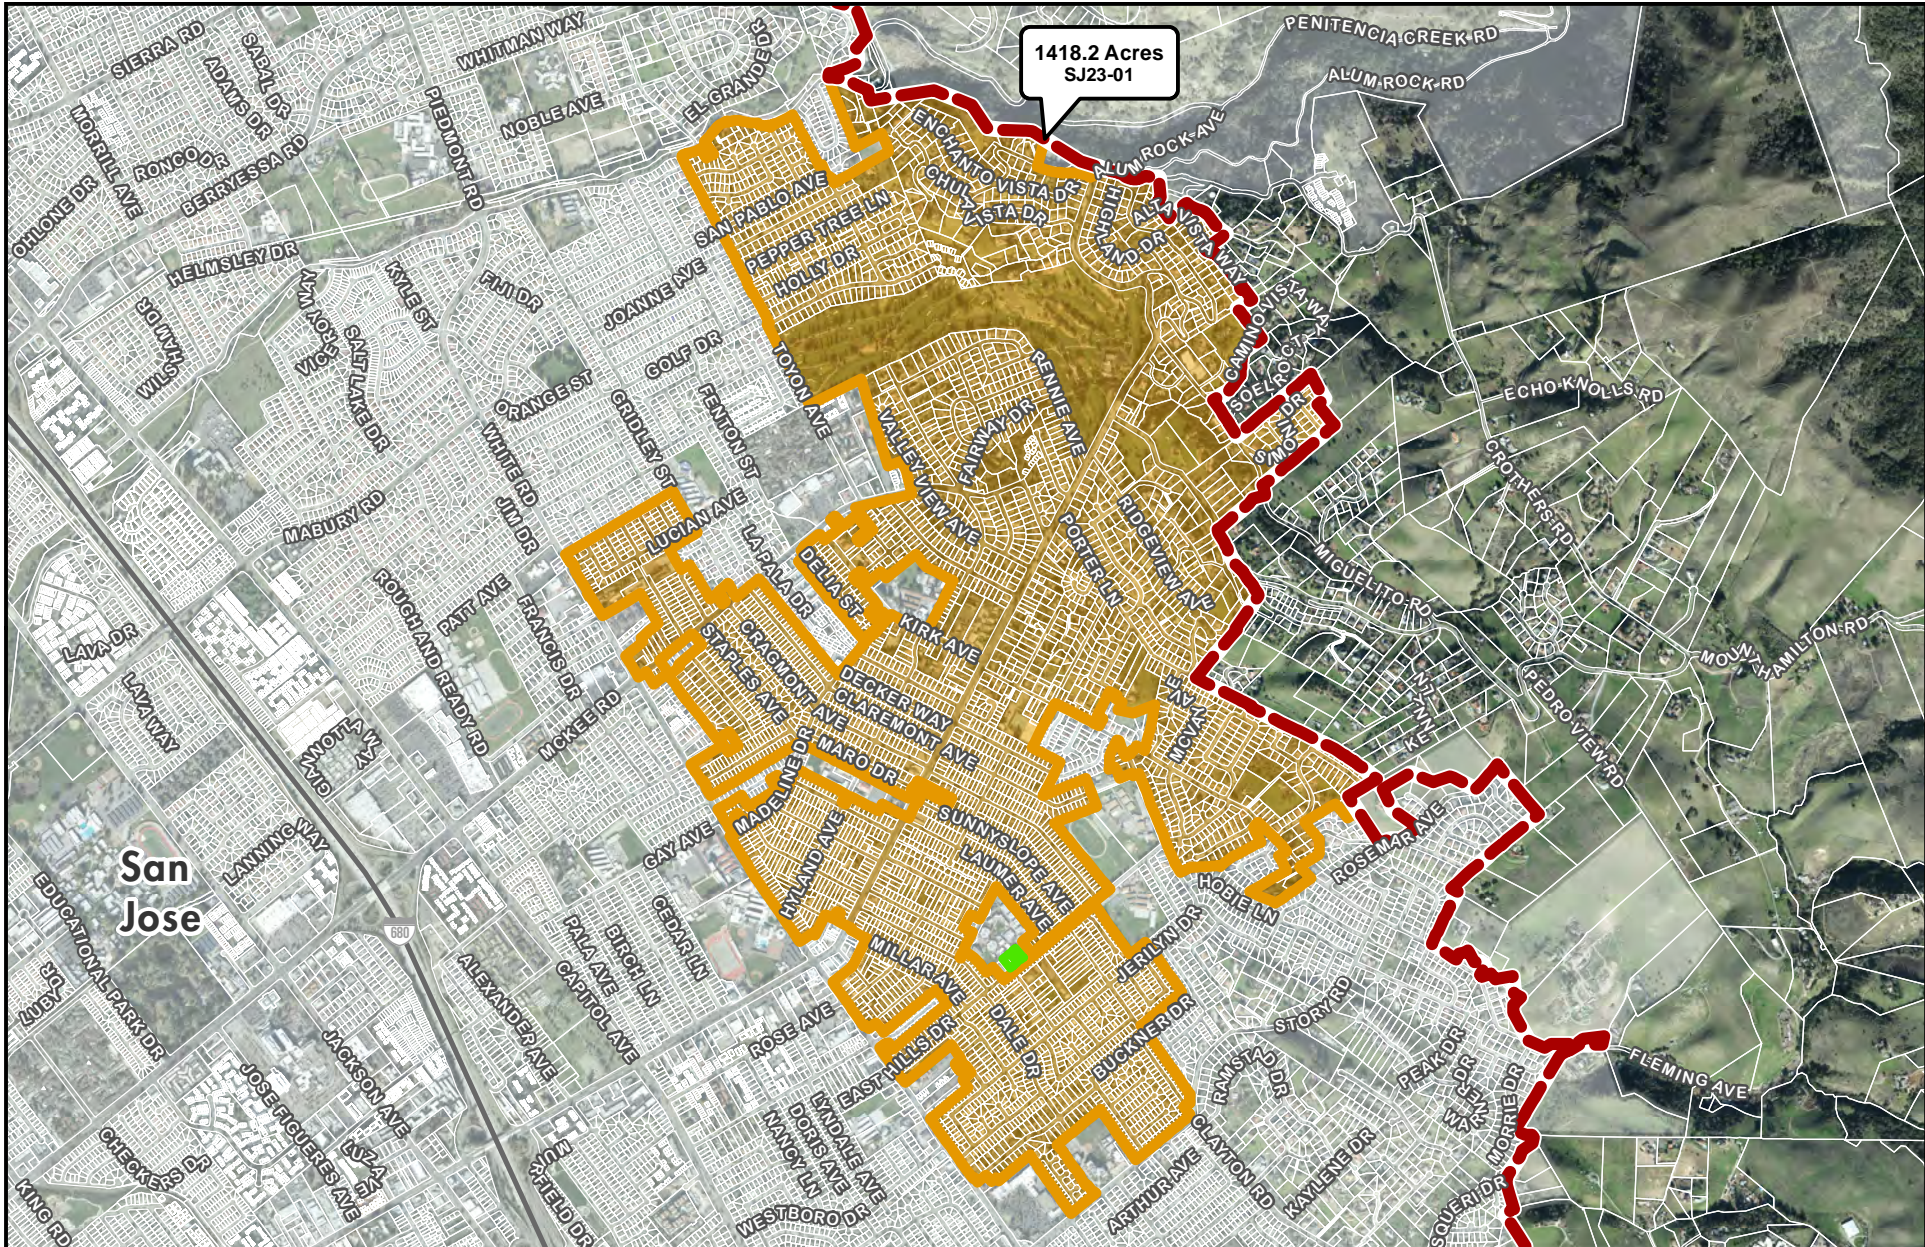

1418.2 Acres
SJ23-01

San Jose

SANTA CLARA COUNTY
Unincorporated Islands 2020

Maps depicting unincorporated lands located within the cities' Urban Service Areas (USAs)

Incorporated Areas

Urban Service Area

Urban Island ≤ 150 Acres

Urban Island > 150 Acres