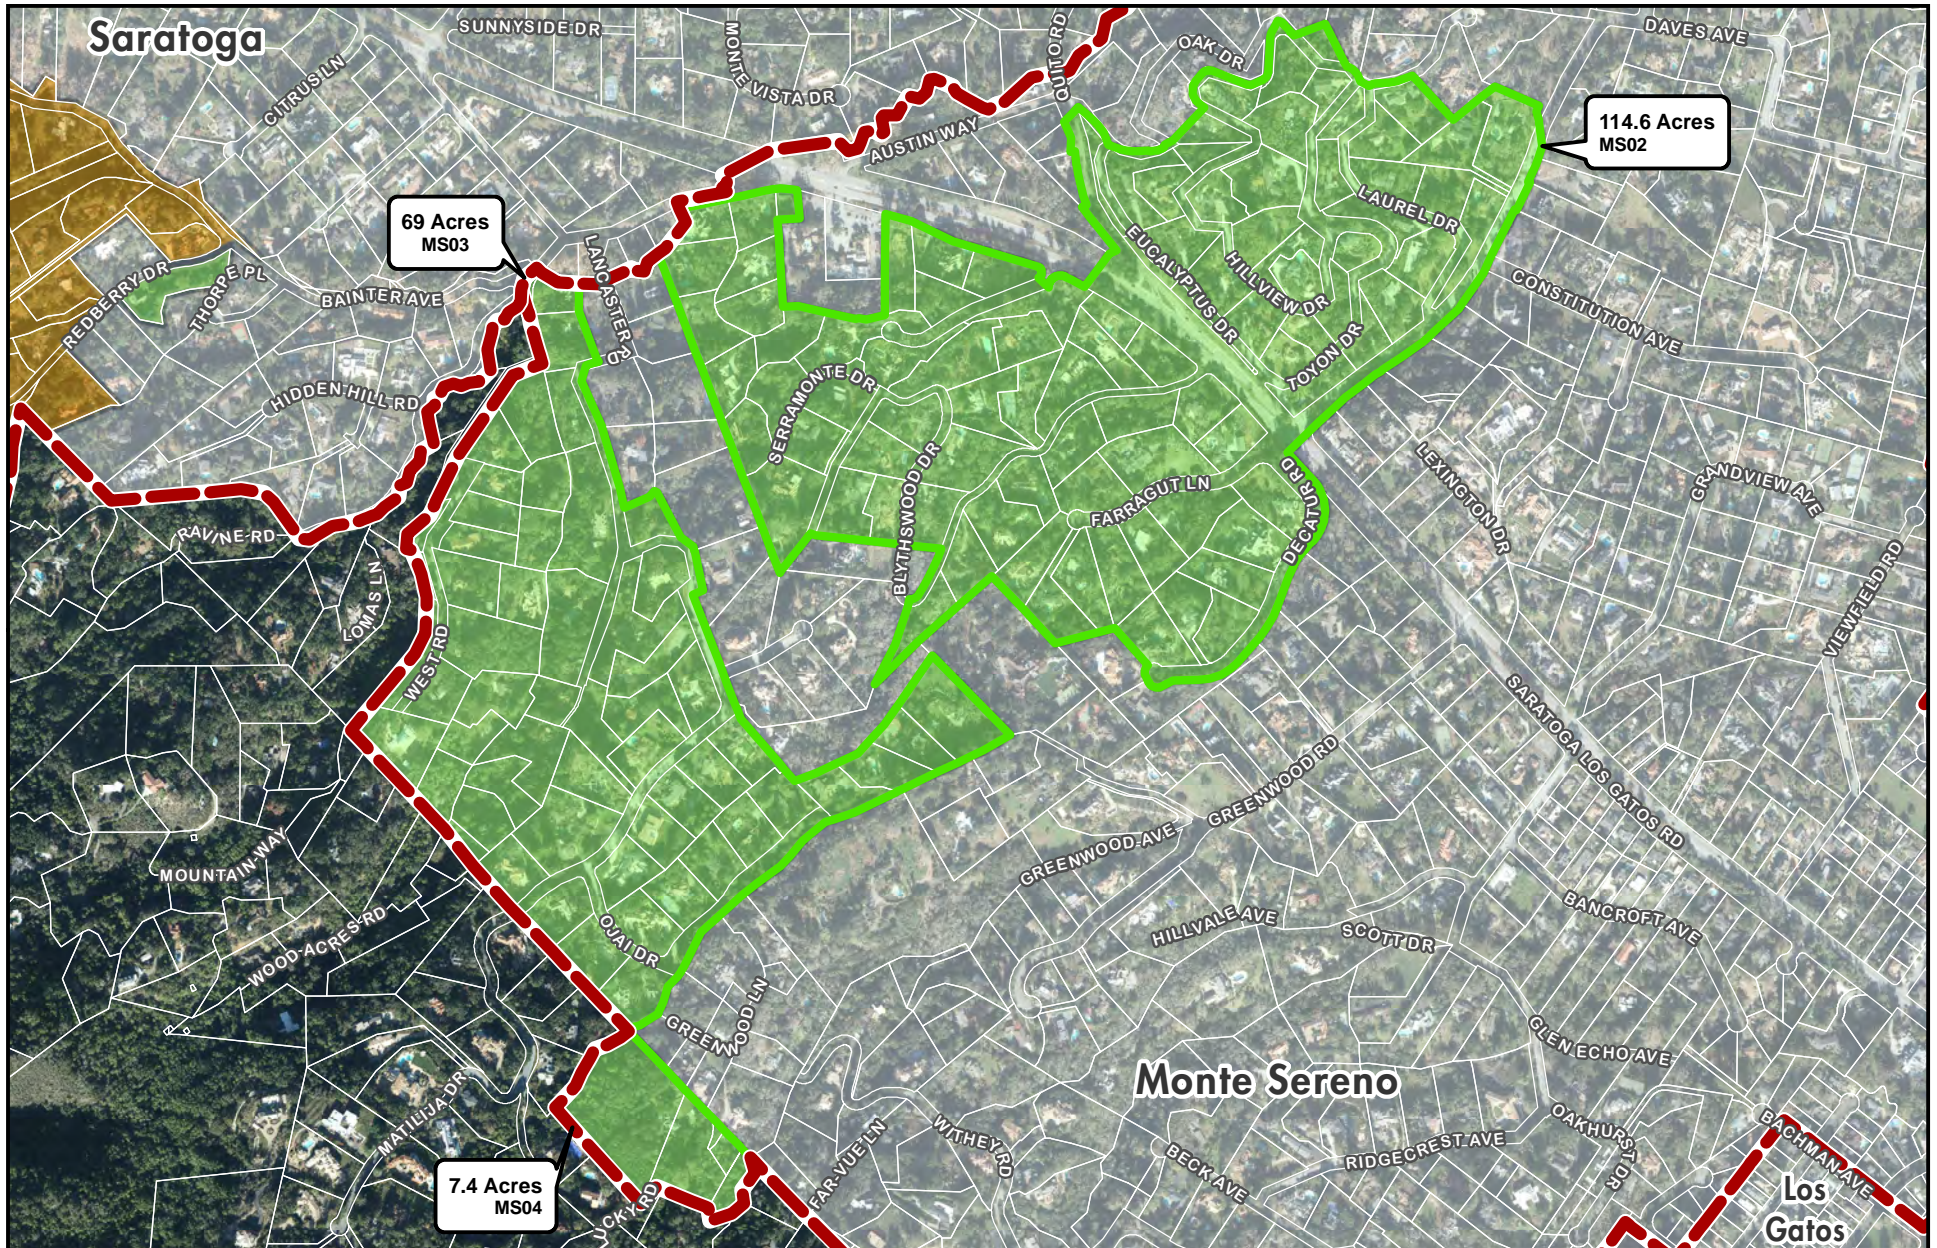

69 Acres
MS03

114.6 Acres
MS02

7.4 Acres
MS04

SANTA CLARA COUNTY
Unincorporated Islands 2020

Maps depicting unincorporated lands located within the cities' Urban Service Areas (USAs)

Incorporated Areas

Urban Island ≤ 150 Acres

Urban Service Area

Urban Island > 150 Acres